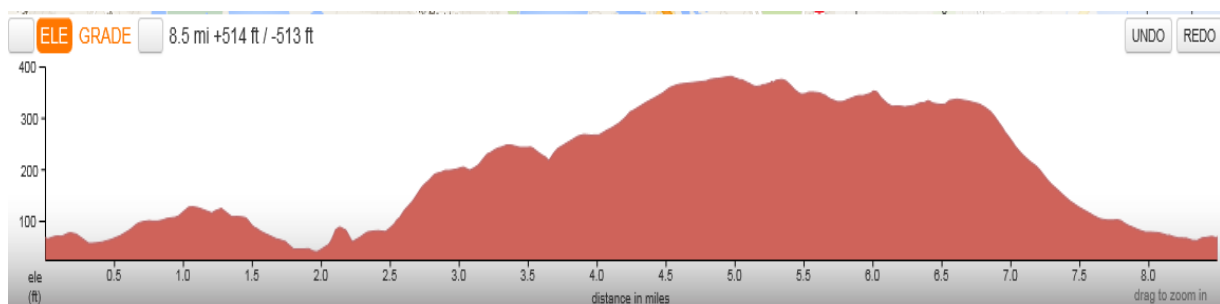

To get to the Start: After coming out of the HQ turn left and head towards the mini roundabout and take the first exit , Proceed towards main Southwick roundabout and take the third exit , then head along the course for half a mile. ***Be aware you are on the course and that riders may have already started and on their second lap***

Course Details: (Southwick - Boar Hunt - Portsdown -Southwick)

Men's Course Record: Chris McNamara Nuun-Sigma Sport-London RT **38:08**

Female Course Record: Simone "Dailey" Mitchell a3crg **44:27**

Start at junction of Portchester Lane approx. 0.3 miles west of Southwick roundabout on B2177. Proceed on B2177 to Staple Cross roads then left to South Boarhunt across small bridge bear right on the bend to climb through South Boarhunt then turn left into Swivelton Lane continue to junction with Portsdown Hill road turn left continue along Portsdown Hill to main roundabout. Take 1st exit onto B2177 to descend Portsdown Hill to Southwick Roundabout go straight on to pass the start and complete one lap. On the 2nd lap **finish** 75 meters before Southwick Roundabout opposite lay-by.

Map of the Course