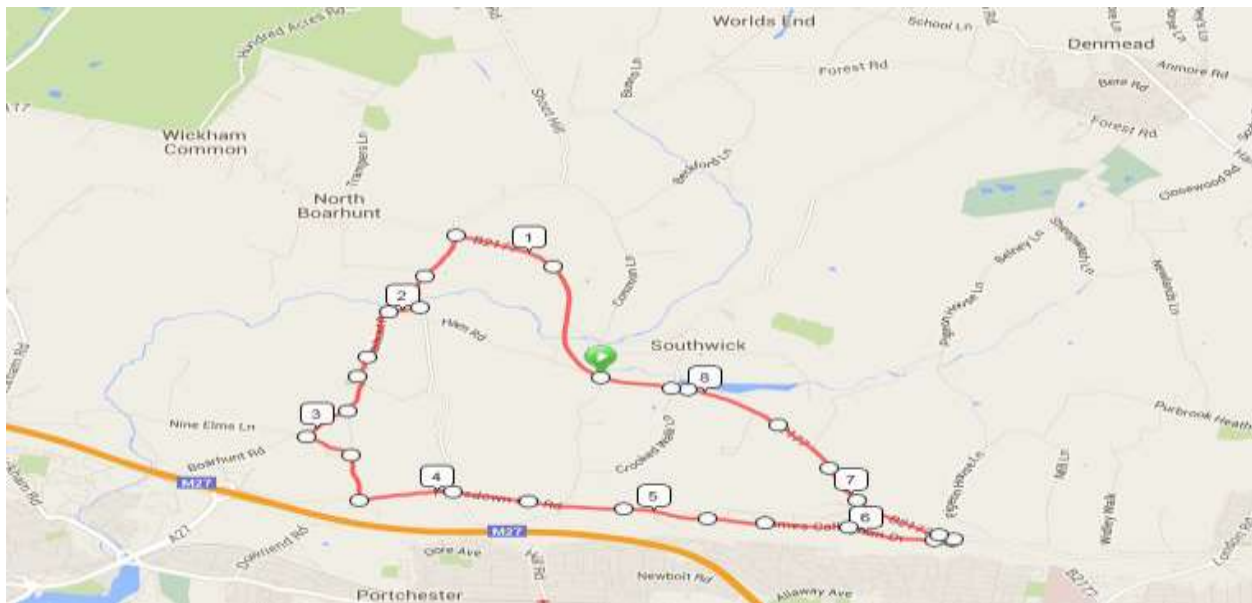

**To get to the Start:** After coming out of the HQ head towards the roundabout and take the third exit, then head along the course for half a mile. Be aware you are on the course and that riders may have already started and on their second lap.

**Course Details:** (Southwick - Boar Hunt - Portsdown -Southwick)

**Men's Course Record:** Chris McNamara Nuun-Sigma Sport-London RT **38:10**

**Female Course Record:** Simone Dailey .... a3crg **44:48**

**Start** at junction of Portchester Lane approx. 0.3 miles west of Southwick roundabout on B2177. Proceed on B2177 to Staple Cross roads then left to South Boarhunt across small bridge bear right on the bend to climb through South Boarhunt then turn left into Swivelton Lane continue to junction with Portsdown Hill road turn left continue along Portsdown Hill to main roundabout. Take 1st exit onto B2177 to descend Portsdown Hill to Southwick Roundabout go straight on to pass the start and complete one lap. On the 2nd lap **finish** 75 meters before Southwick Roundabout opposite lay-by.

### Map of the Course