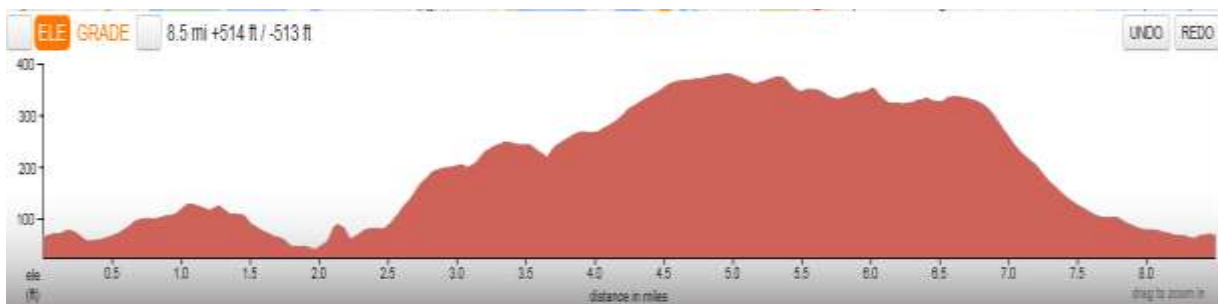

To get to the Start: After coming out of the HQ head towards the roundabout and take the third exit, then head along the course for half a mile. Be aware you are on the course and that riders may have already started and on their second lap.

Course Details: (Southwick - Boar Hunt - Portsdown -Southwick)

Men's Course Record: Chris McNamara Nuun-Sigma Sport-London RT **38:10**

Female Course Record: Simone Dailey a3crg **44:48**

Start at junction of Portchester Lane approx. 0.3 miles west of Southwick roundabout on B2177. Proceed on B2177 to Staple Cross roads then left to South Boarhunt across small bridge bear right on the bend to climb through South Boarhunt then turn left into Swivelton Lane continue to junction with Portsdown Hill road turn left continue along Portsdown Hill to main roundabout. Take 1st exit onto B2177 to descend Portsdown Hill to Southwick Roundabout go straight on to pass the start and complete one lap. On the 2nd lap **finish** 75 meters before Southwick Roundabout opposite lay-by.

Map of the Course